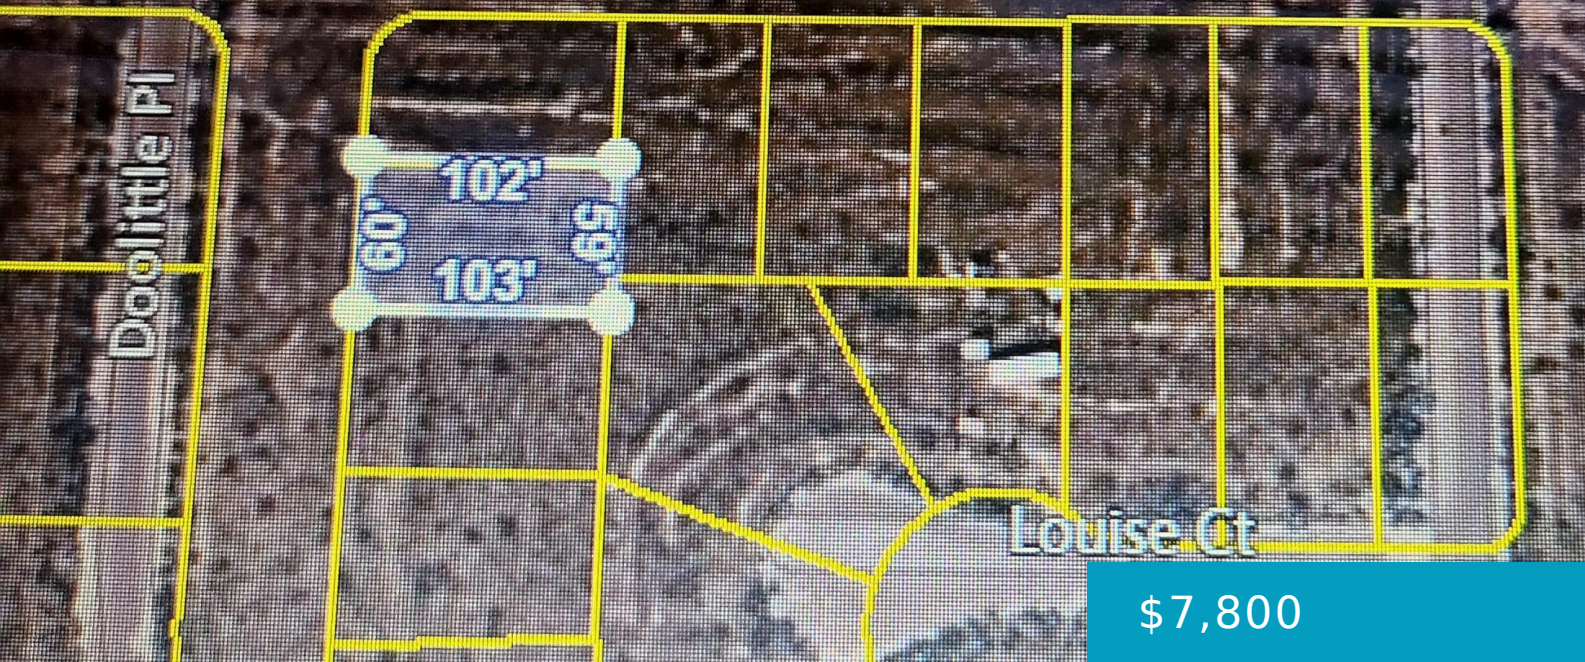

ururu Rd

Mendiburu Rd

\$7,800

## DOOLITTLE, CALIFORNIA CITY, CA, 93505

<https://windomrealtor.com>

Build your own home with your very own mountain views off the distance. Enjoy every sunrise and sunset and live the life of serenity. Located near the Airport. Both main roads are paved from either side until you get to Mendiburu which you'll have a small dirt path to take to lot and location. Only [...]

### Basics

**Category:** Land

**Bathrooms:** 0 baths

**Lot Size Acres:** 0.14 sq ft

**Status:** Active

**Lot size:** 0.14 sq ft

**County:** Kern

**CrossStreet:** Mendiburu Rd **Zoning:** R-1

---