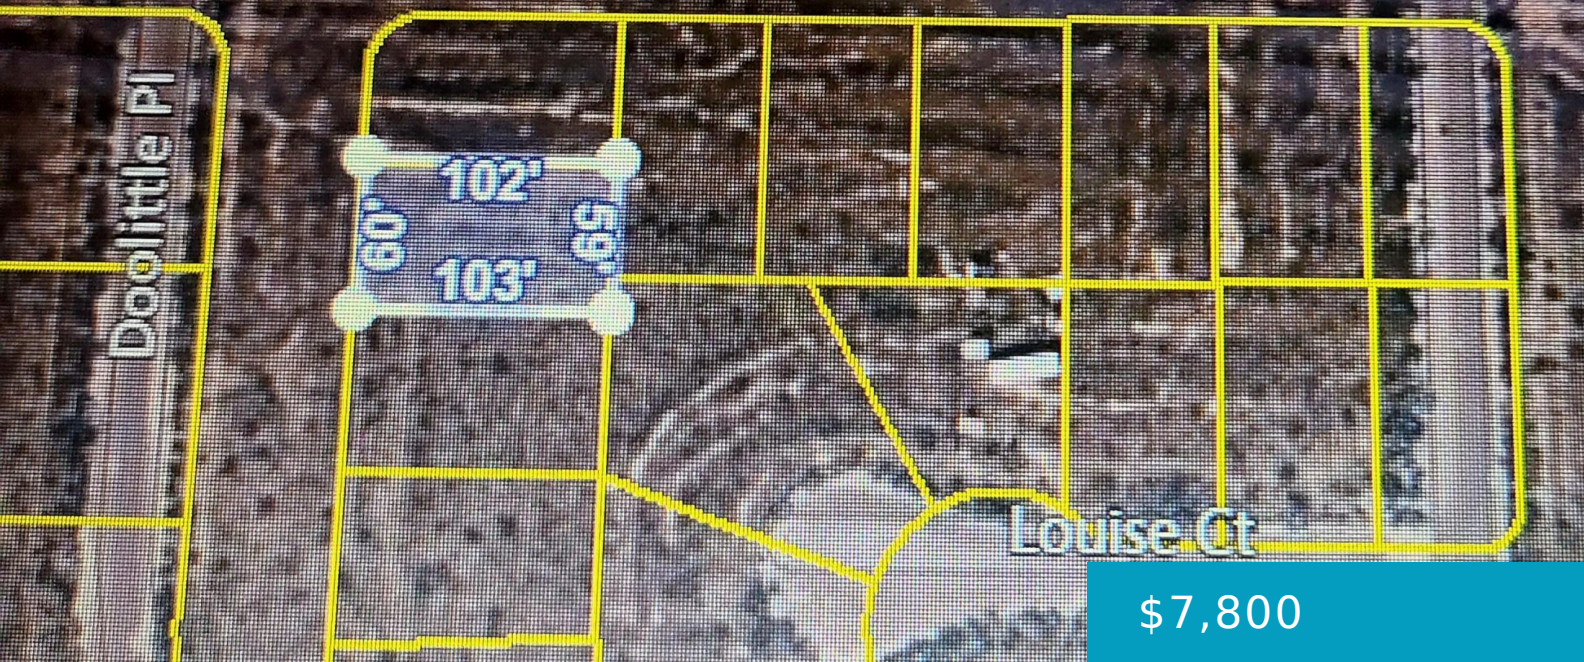

Mendiburu Rd

Mendiburu Rd

\$7,800

DOOLITTLE, CALIFORNIA CITY, CA, 93505

<https://windomrealtor.com>

Build your own home with your very own mountain views off the distance. Enjoy every sunrise and sunset and live the life of serenity. Located near the Airport. Both main roads are paved from either side until you get to Mendiburu which you'll have a small dirt path to take to lot and location. Only [...]

- 0 baths
- Land
- Active

Basics

Category: Land

Bathrooms: 0 baths

Lot Size Acres: 0.14 sq ft

Status: Active

Lot size: 0.14 sq ft

County: Kern

CrossStreet: Mendiburu Rd **Zoning:** R-1

Amenities & Features

Laundry Features: Laundry Room

Courtesy of

List Office Name: Keller Williams Realty A.V.

Call us now

Phone: (661) 609-4434

Email: jennifer@demery.wpenginepowered.com